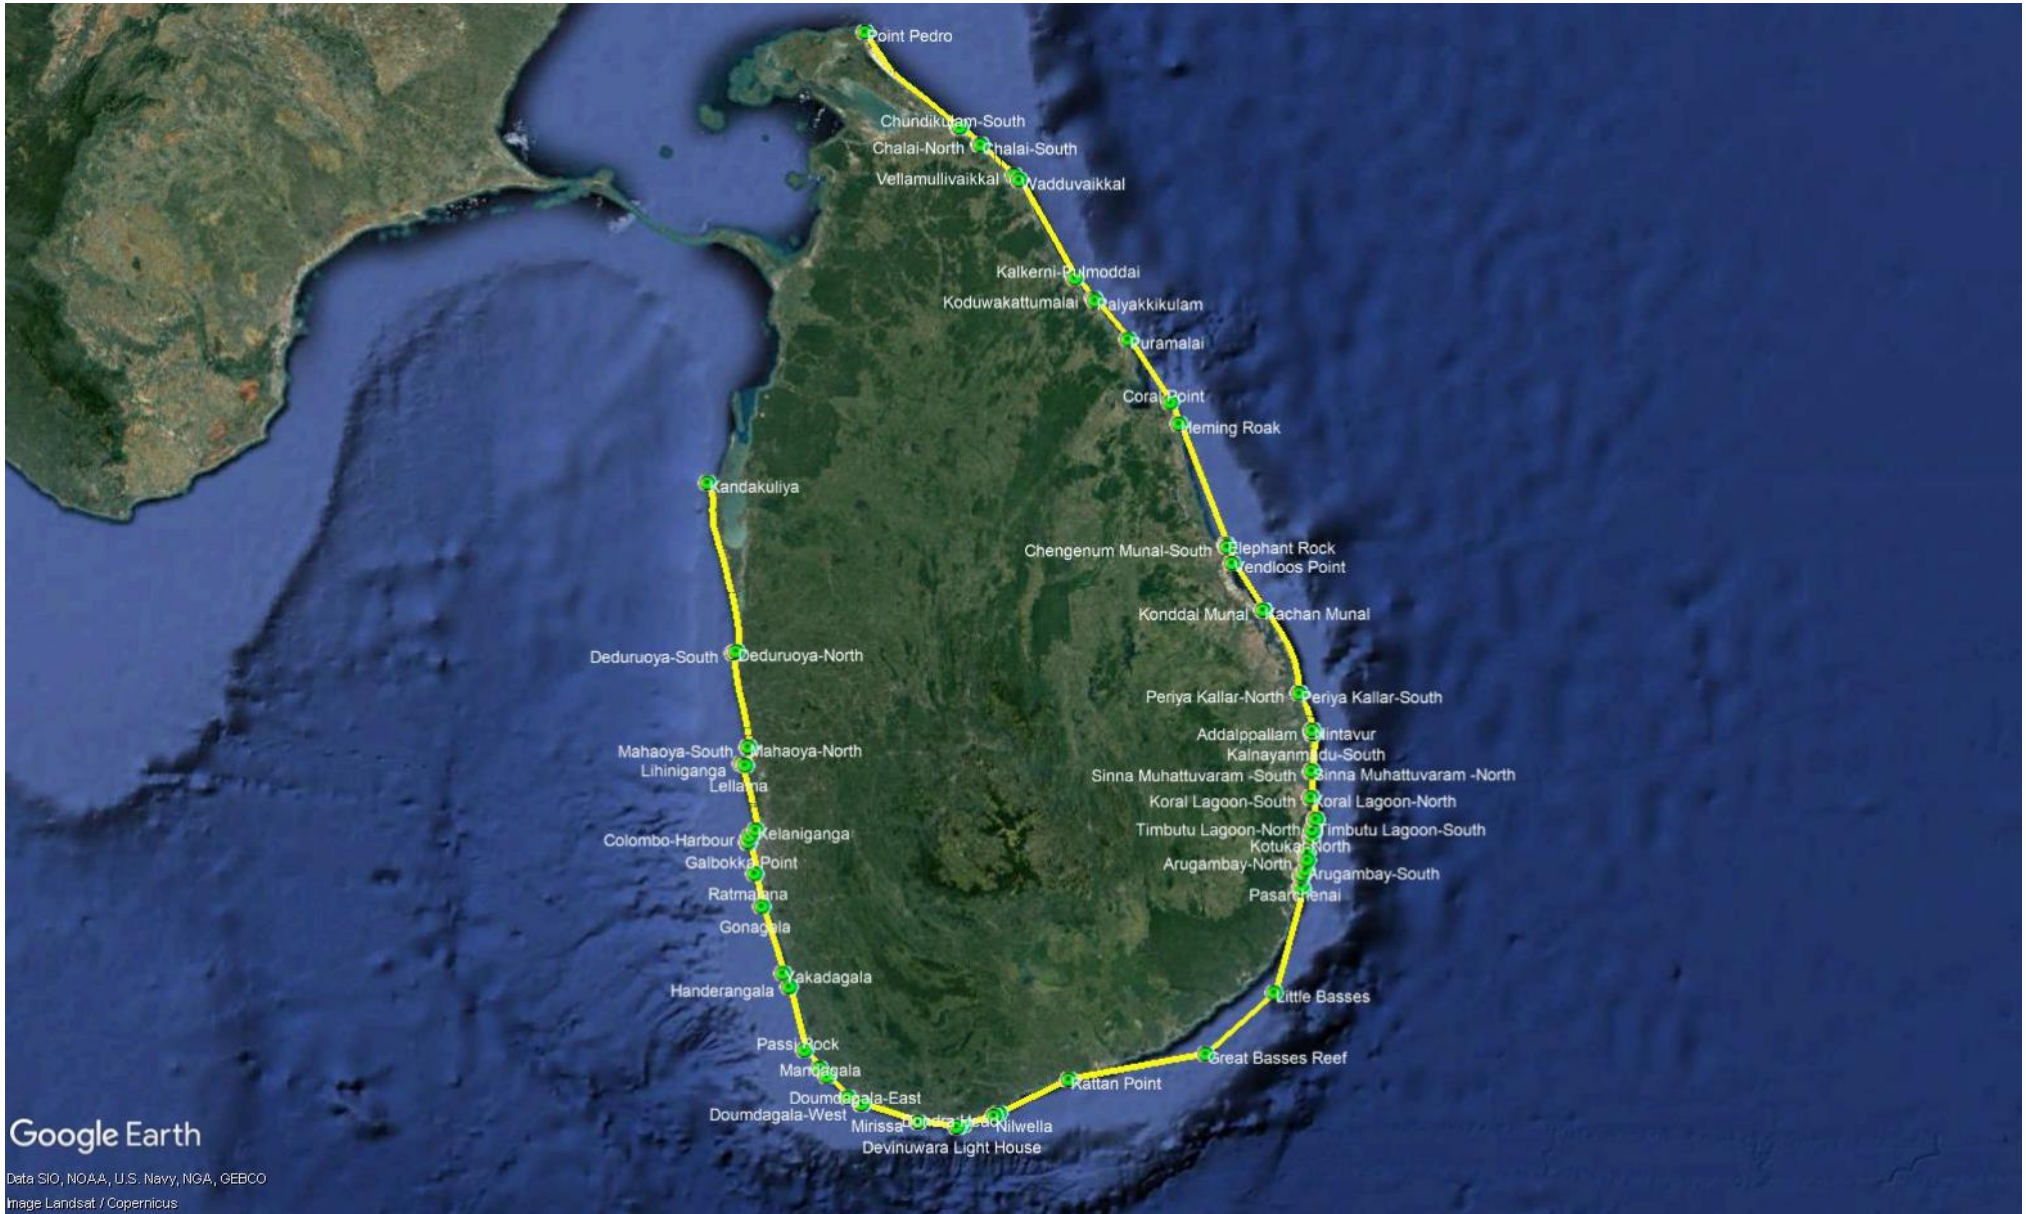

# 2012 GAZETTE BASELINE

Scale 1 : 500,000

Position are referred to WGS84 Datum.  
Baseline Distance 905 Km

## Legend

- Baseline\_Locations
- Baseline
- Coastline
- IMBL

## Base Points with Location Names

## Base Points with Location Numbers