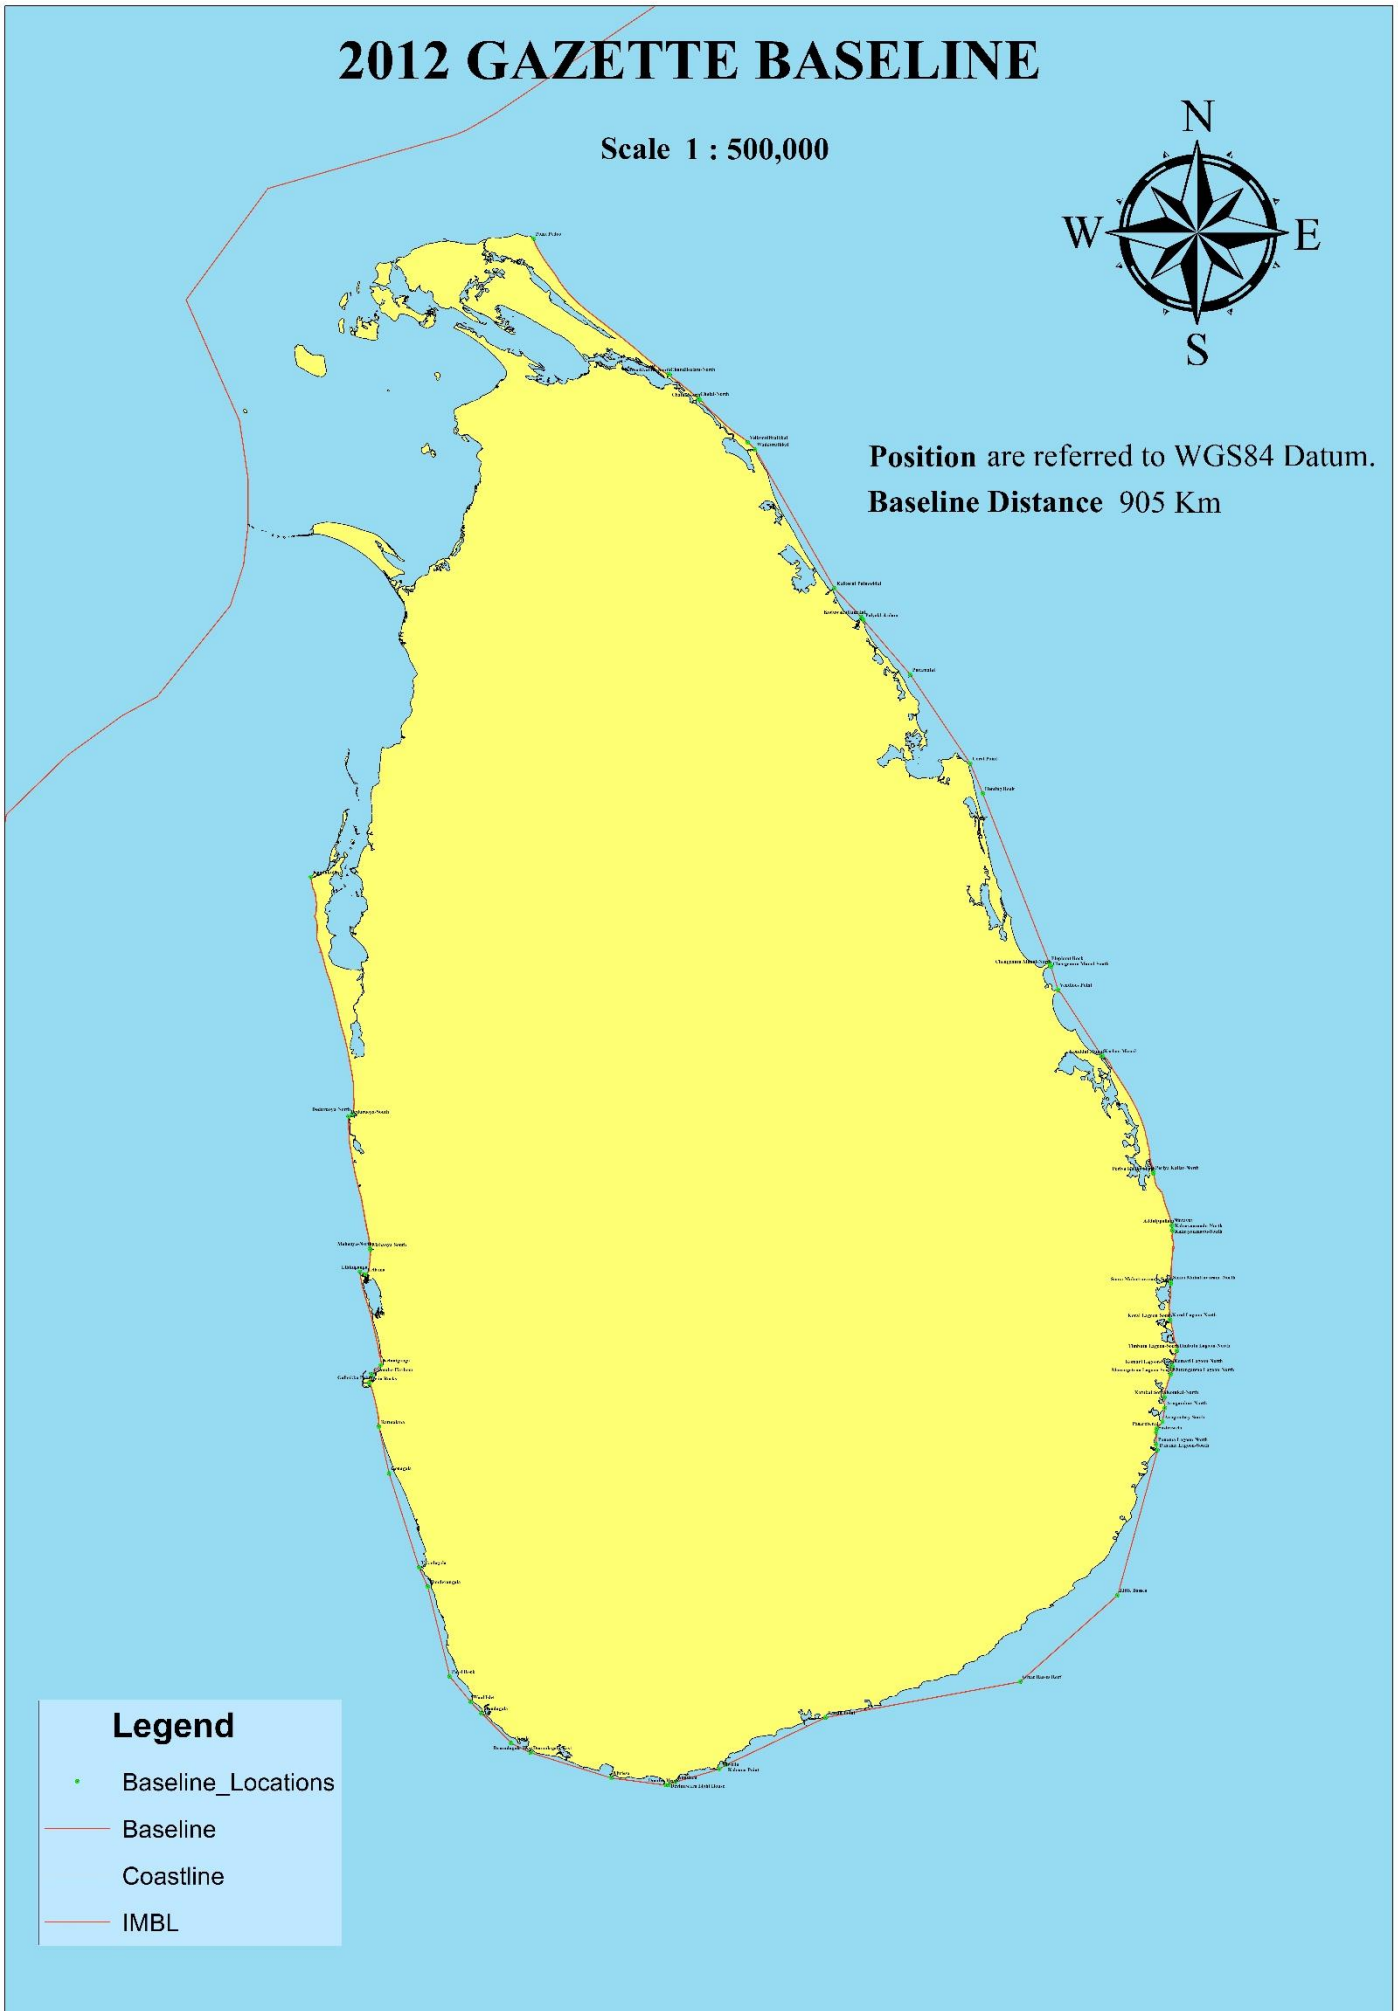

# 2012 GAZETTE BASELINE

Scale 1 : 500,000

Position are referred to WGS84 Datum.  
Baseline Distance 905 Km

## Legend

- Baseline\_Locations
- Baseline
- Coastline
- IMBL

## Base Points with Location Names

## Base Points with Location Numbers