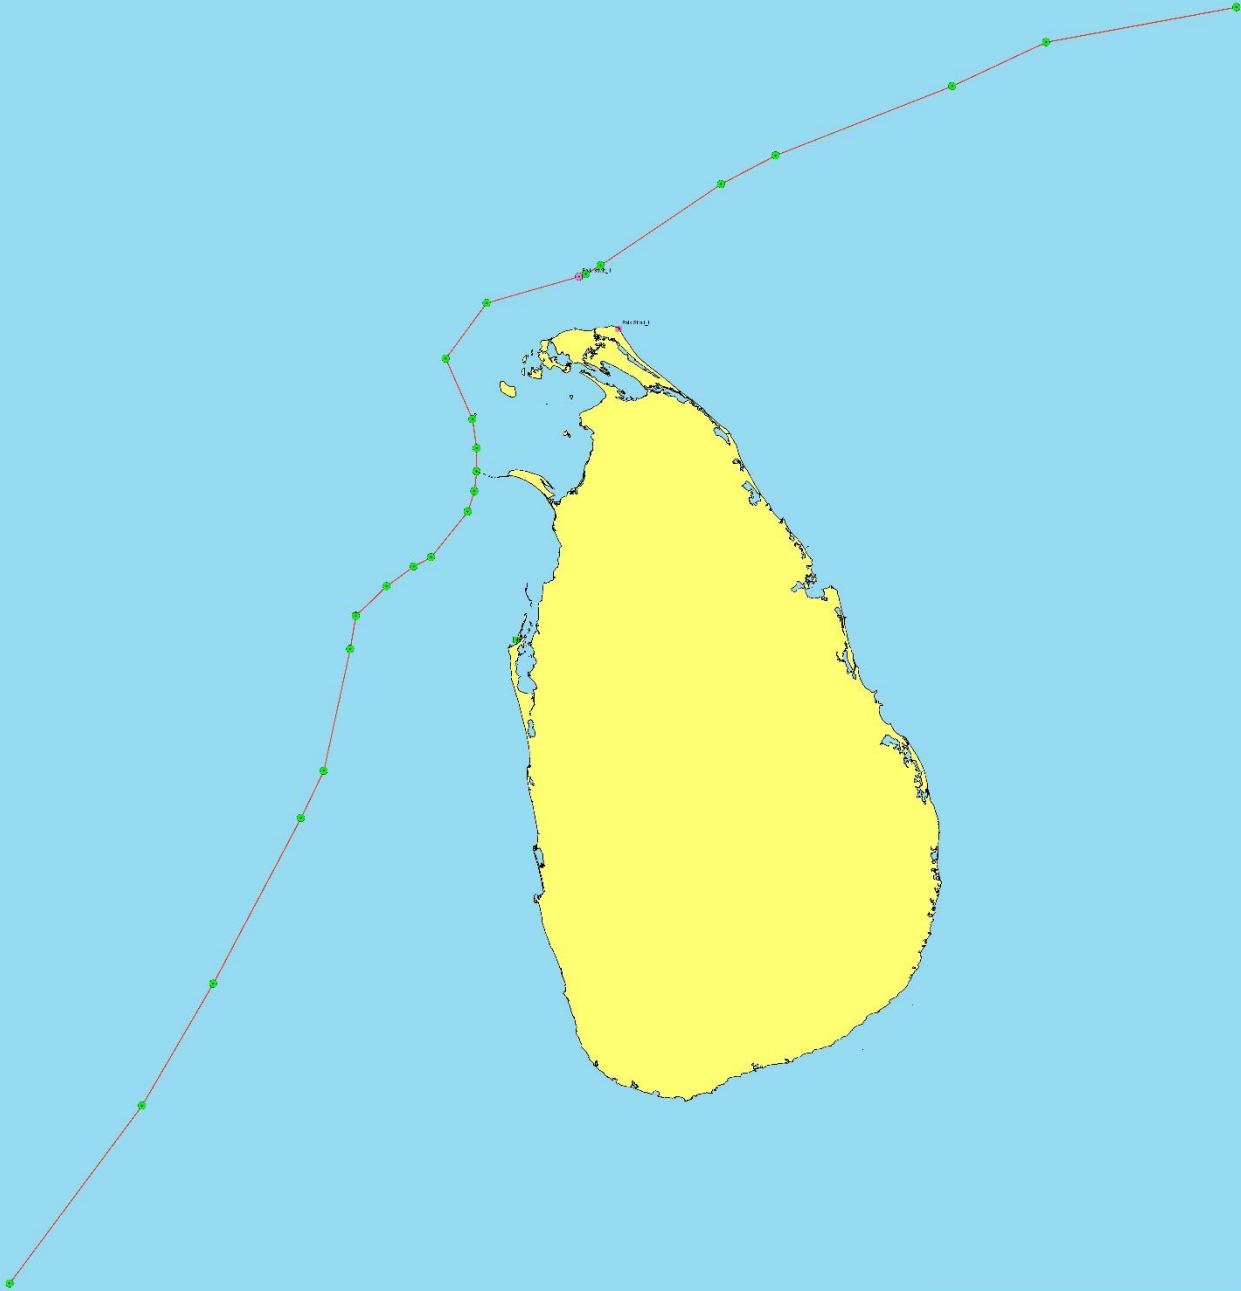

IMBL OF SRI LANKA

Scale 1 : 10,000,00

Position are referred to WGS84 Datum.

Legend

Coastline

— IMBL

IMBL Points & Line Image